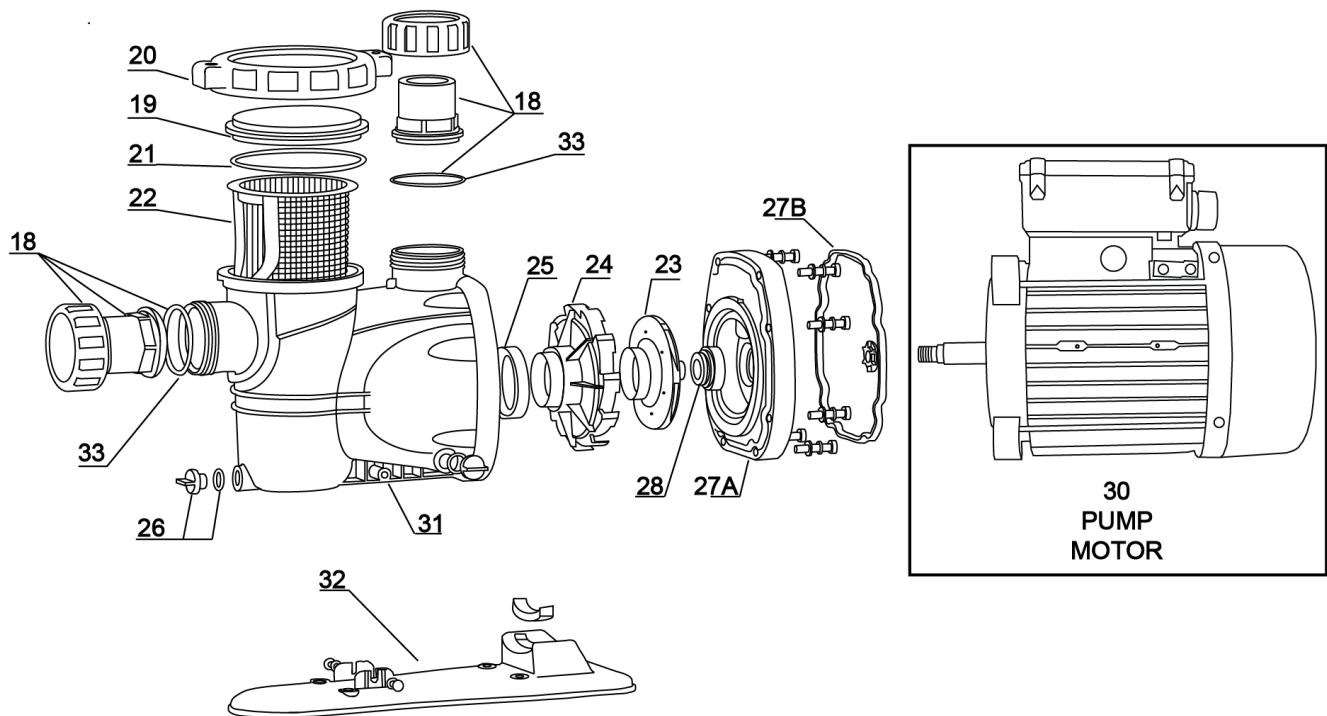

## Replacement Parts (continued)

**FOR REPLACEMENT PARTS OR TECHNICAL ASSISTANCE, PLEASE CALL 1-888-658-1594**

Please provide the following information:

- Model number
- Serial number
- Part description and number as shown in parts list

Figure 14 - DV FLO Pump Replacement Parts

## Replacement Parts (continued)

Ref. No.	Part No.	Description	QTY
18	63061-01	Union Adapter Kit to 1-1/2" F NPT	2
19	63057-01	Clear Basket Cover	1
20	63056-01	Basket Locking Ring	1
21	63059-01	Filter Basket Lid O-ring	1
22	63058-01	Filter Basket	1
23	63008-01	Impeller (1.0HP)	1
24	63007-01	Diffuser (1.0HP)	1
25	63006-01	Diffuser Seal	1
26	63001-01	Drain Plug	1
27A	63003-01	Seal Plate	1
27B	63010-01	Seal Plate O-ring	1
28	63009-01	Shaft Seal	1
29	63040-01	Motor Capacitor (1.0HP) 30uf	1
30	GRPDVM075	3/4 HP TEFC Replacement Motor (no cord)	1
30A	GRPDVM10	1.0 HP TEFC Replacement Motor (no cord)	1
30B	GRPDVM15	1.5 HP TEFC Replacement Motor (no cord)	1
31	65034-01	Pump Main Wet-End Housing Only	1
32	63000-01	Pump Base	1
33	65034-002	Union O-Ring (set of 2)	1

Figure 14 (continued) - DV FLO Pump Replacement Parts