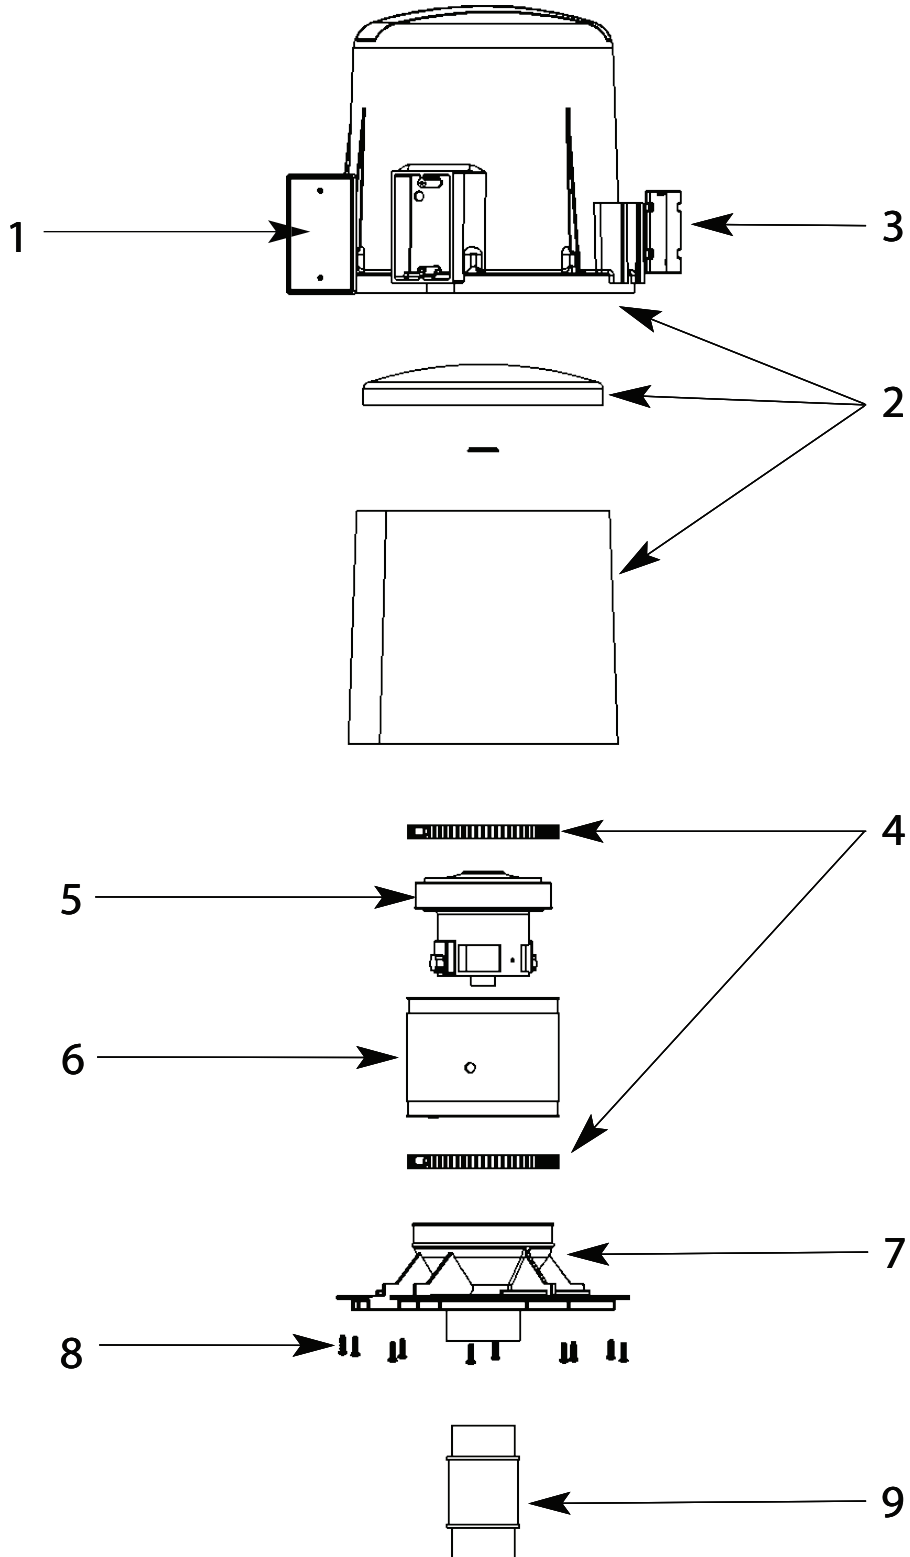

AIR BLOWER SCHEMATICS

AIR BLOWER SCHEMATICS

Parts Listing

Ref. No.	Part No.	Description	QTY
1	81008-001	Conduit Cover Plate, Gasket, 2 Screws, and Wiring Diagram (Kit)	1
2	81006-001	Blower Housing with Foam Inserts (Kit)	1
3	28569-001	Bracket	1
4	67111-001	Gear Clamp	2
5		Motor	1
	81000-001	1 hp 120v	
	81003-001	1 hp 240v	
	81001-001	1-1/2 hp 120v	
	81004-001	1-1/2 hp 240v	
	81002-001	2 hp 120v	
	81005-001	2 hp 240v	
6	15497	Sleeve	1
7	28555-001	Discharge Housing	1
8	67007-001	8-16 x 3/4" Plastite Screw	8
9	10116-001	Check Valve	1